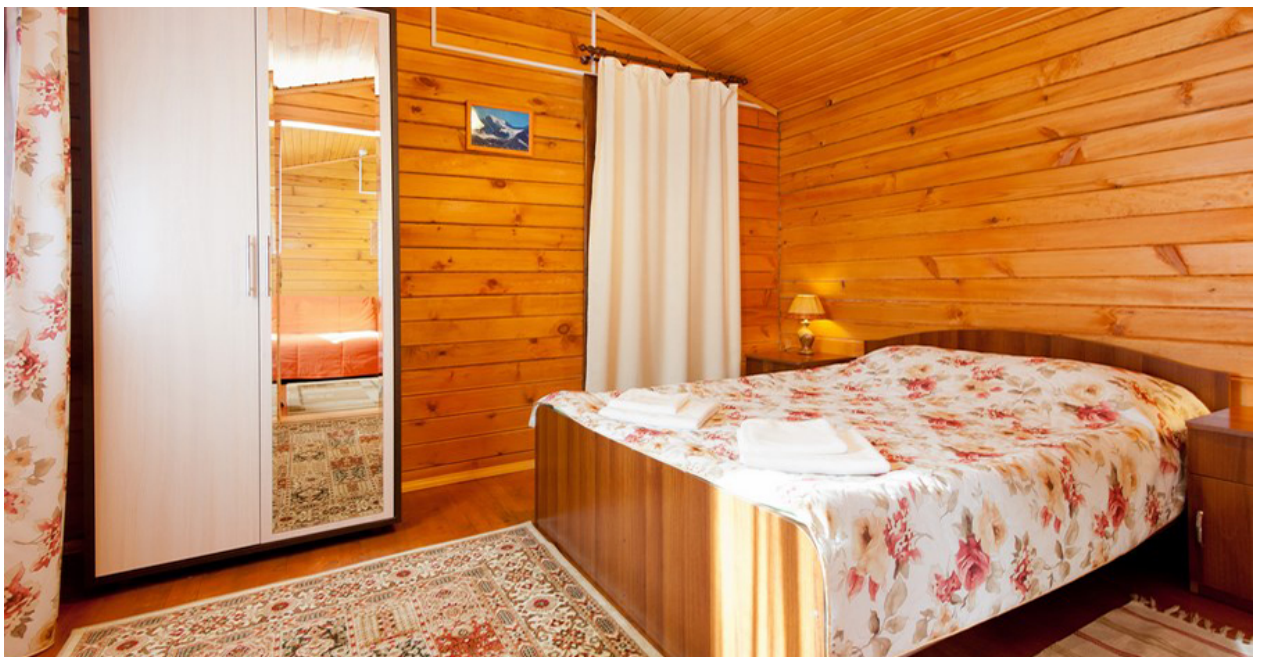

Arrival: after 2 pm; Departure: before noon

Breakfast from 9 to 11 am included

Type of accommodation	Price in rubles	Amount of rooms	How many nights	Total price
Apartment (up to 9 people)	35000	1		
Luxury (Queen size bed + sofa)	10000	2		
Semi-luxury (Queen-size bed + sleeping chair)	5000	8		
Semi-luxury (Queen-size bed)	4500	12		
AB Studio (Queen-size bed)	3800	4		
AB4 Summer house (Queen-size bed + sofa)	3800	8		
AB4 Summer house (two twin-size beds + sofa)	3800	4		
AB2 Summer house (Queen-size bed)	3500	7		
-	-	46	-	

«Apartment» Two-stores house with 4 bedrooms, living room and kitchen (150 м²)

«Luxury» (34 м²) - bedroom and living room .

«Semi-luxury» (24 м²) -

«semi-luxury» (16 м²) – one room

«Studio» (18 м²)

«Summer house AB4» (18м²) -

«Summer house, AB2» (12 м²)

Conference hall

The hotel has an open swimming pool and saunas.